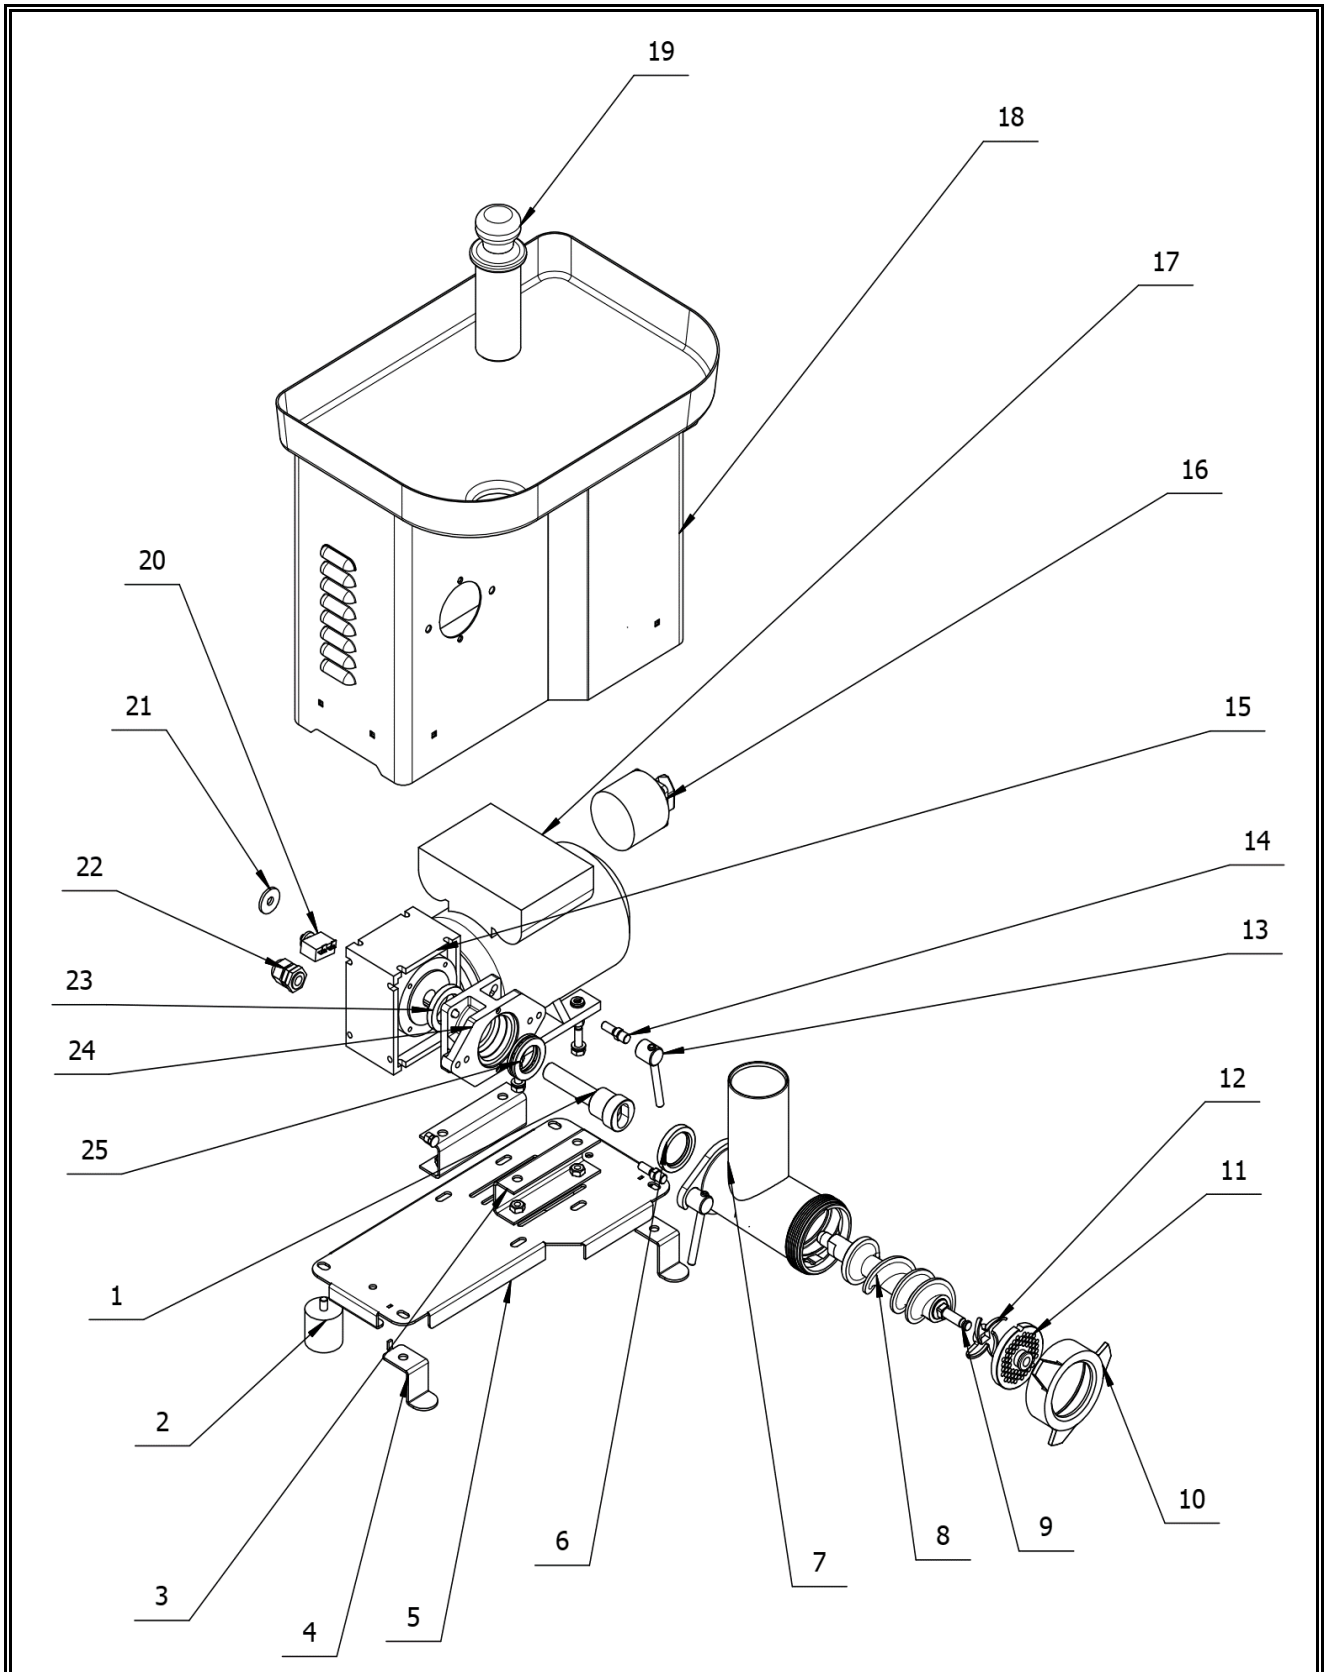

# Spare part information

**7541.0012**

## Spare part list 7541.0012

POS:	Art.No.:	Omschrijving:	Aantal:
01	**	Motor Output Shaft	
02	CS9600.0202	Rubber Foot VE	
03	**	Motor Support	
04	**	Supporting Foot	
05	**	Base	
06	CS9600.0204	Oil Seal	
07	**	Grinding Mouth	
08	CS9600.0220	Archimedean Screw	
09	**	The Axle For Cutting Knife	
10	**	Blockage Wheel	
11	**	Drilled Plate	
12	CS9600.0222	Cutting Knife	
13	CS9600.0214	The Block Knob For Block Knob	
14	**	The Srew for Block Knob	
15	**	Reducer	
16	CS9600.0210	On/Off Switch	
17	**	Motor	
18	**	Body	
19	CS9600.0224	Meat Filler	
20	CS9600.0212	Overload Protetion Switch	
21	**	Gasket	
22	**	Outlet	
23	**	Oil Seal	
24	**	Connecting Flage	
25	**	Bearing	
.		** = No article number known, must be requested specifically.	