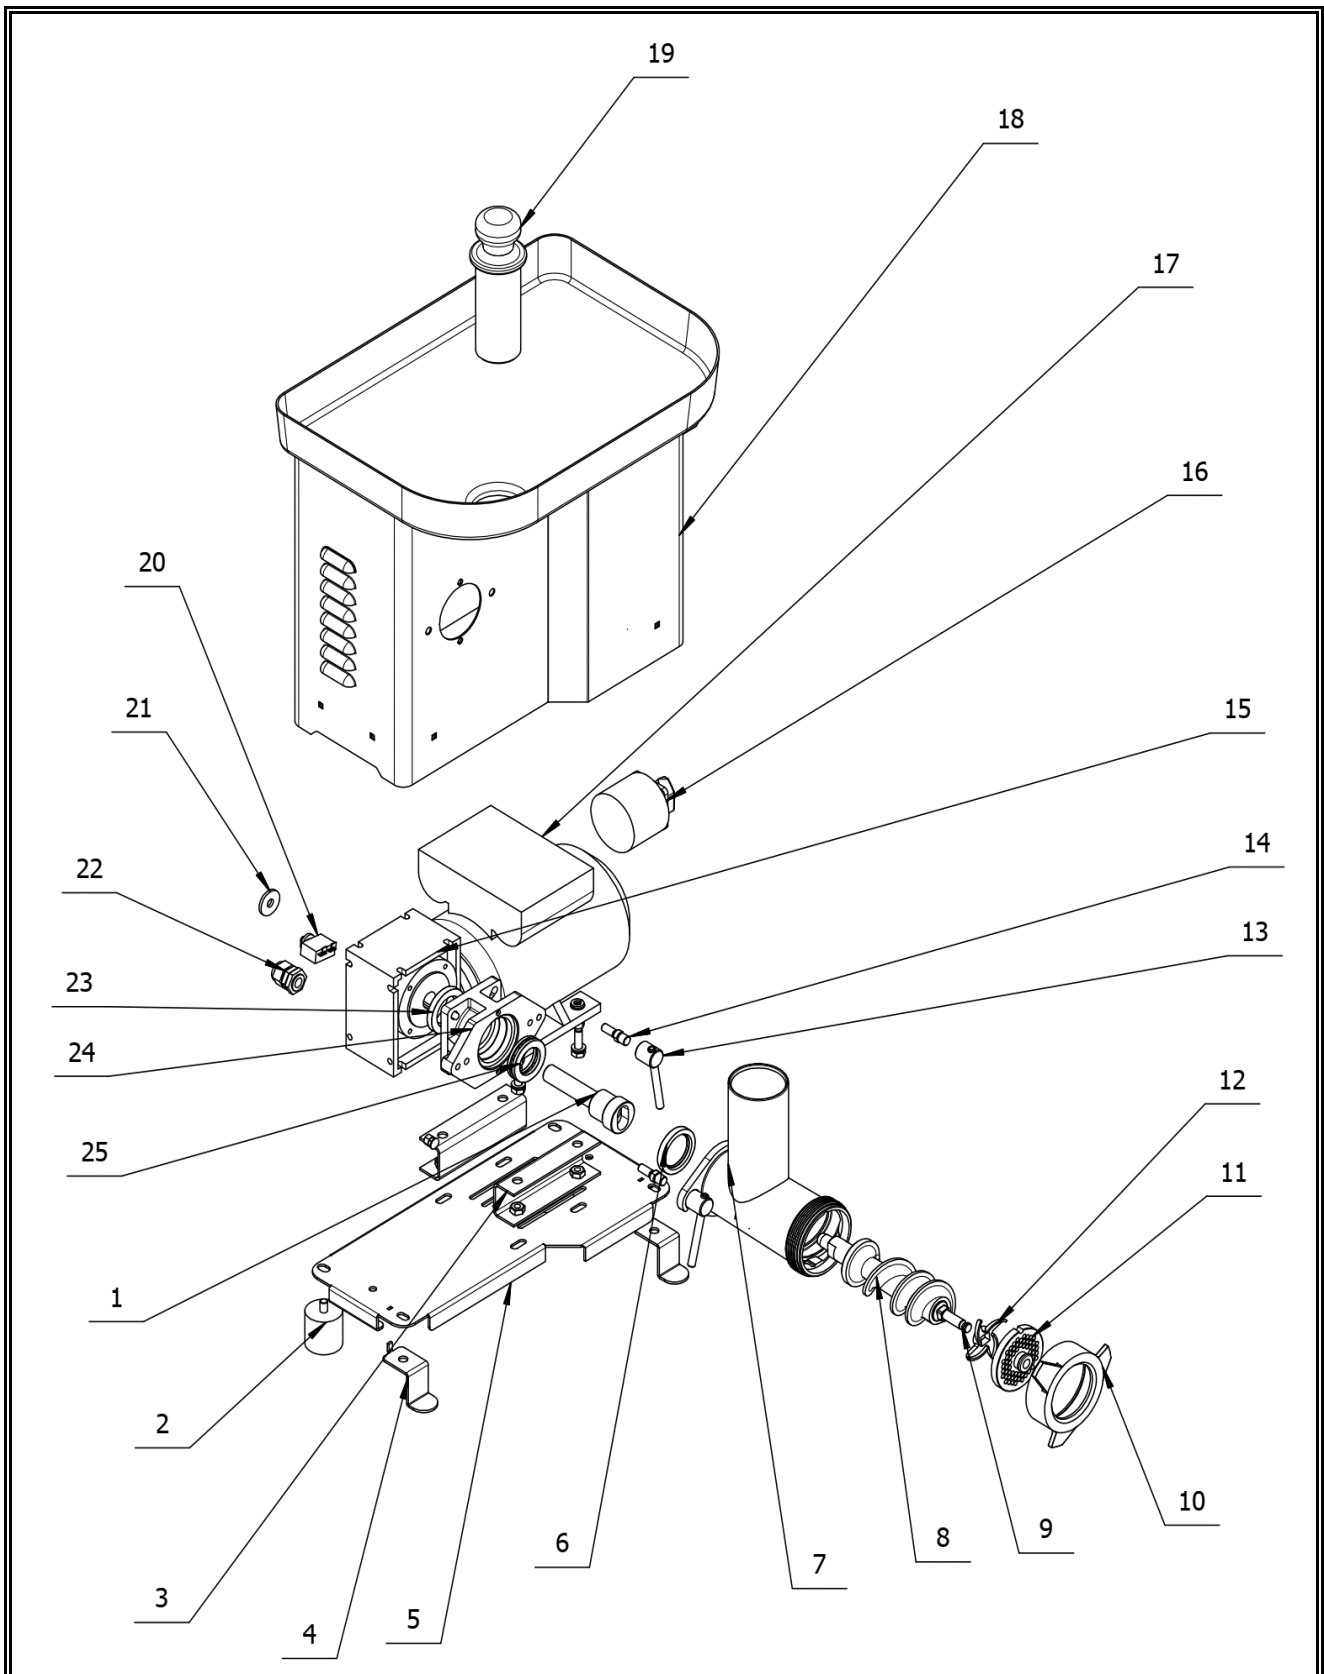

Spare part information

7541.0005

CombiSteel

Picture 7541.0005

Spare part list 7541.0005

POS:	Art.No.:	Omschrijving:	Aantal:
01	**	Motor Output Shaft	
02	CS9600.0202	Rubber Foot VE	
03	**	Motor Support	
04	**	Supporting Foot	
05	**	Base	
06	CS9600.0204	Oil Seal	
07	**	Grinding Mouth	
08	CS9600.0206	Archimedean Screw	
09	**	The Axle For Cutting Knife	
10	**	Blockage Wheel	
11	**	Drilled Plate	
12	CS9600.0208	Cutting Knife	
13	CS9600.0214	The Block Knob For Block Knob	
14	**	The Srew for Block Knob	
15	**	Reducer	
16	CS9600.0210	On/Off Switch	
17	**	Motor	
18	**	Body	
19	CS9600.0216	Meat Filler	
20	CS9600.0212	Overload Protetion Switch	
21	**	Gasket	
22	**	Outlet	
23	**	Oil Seal	
24	**	Connecting Flage	
25	**	Bearing	
.		** = No article number known, must be requested specifically.	