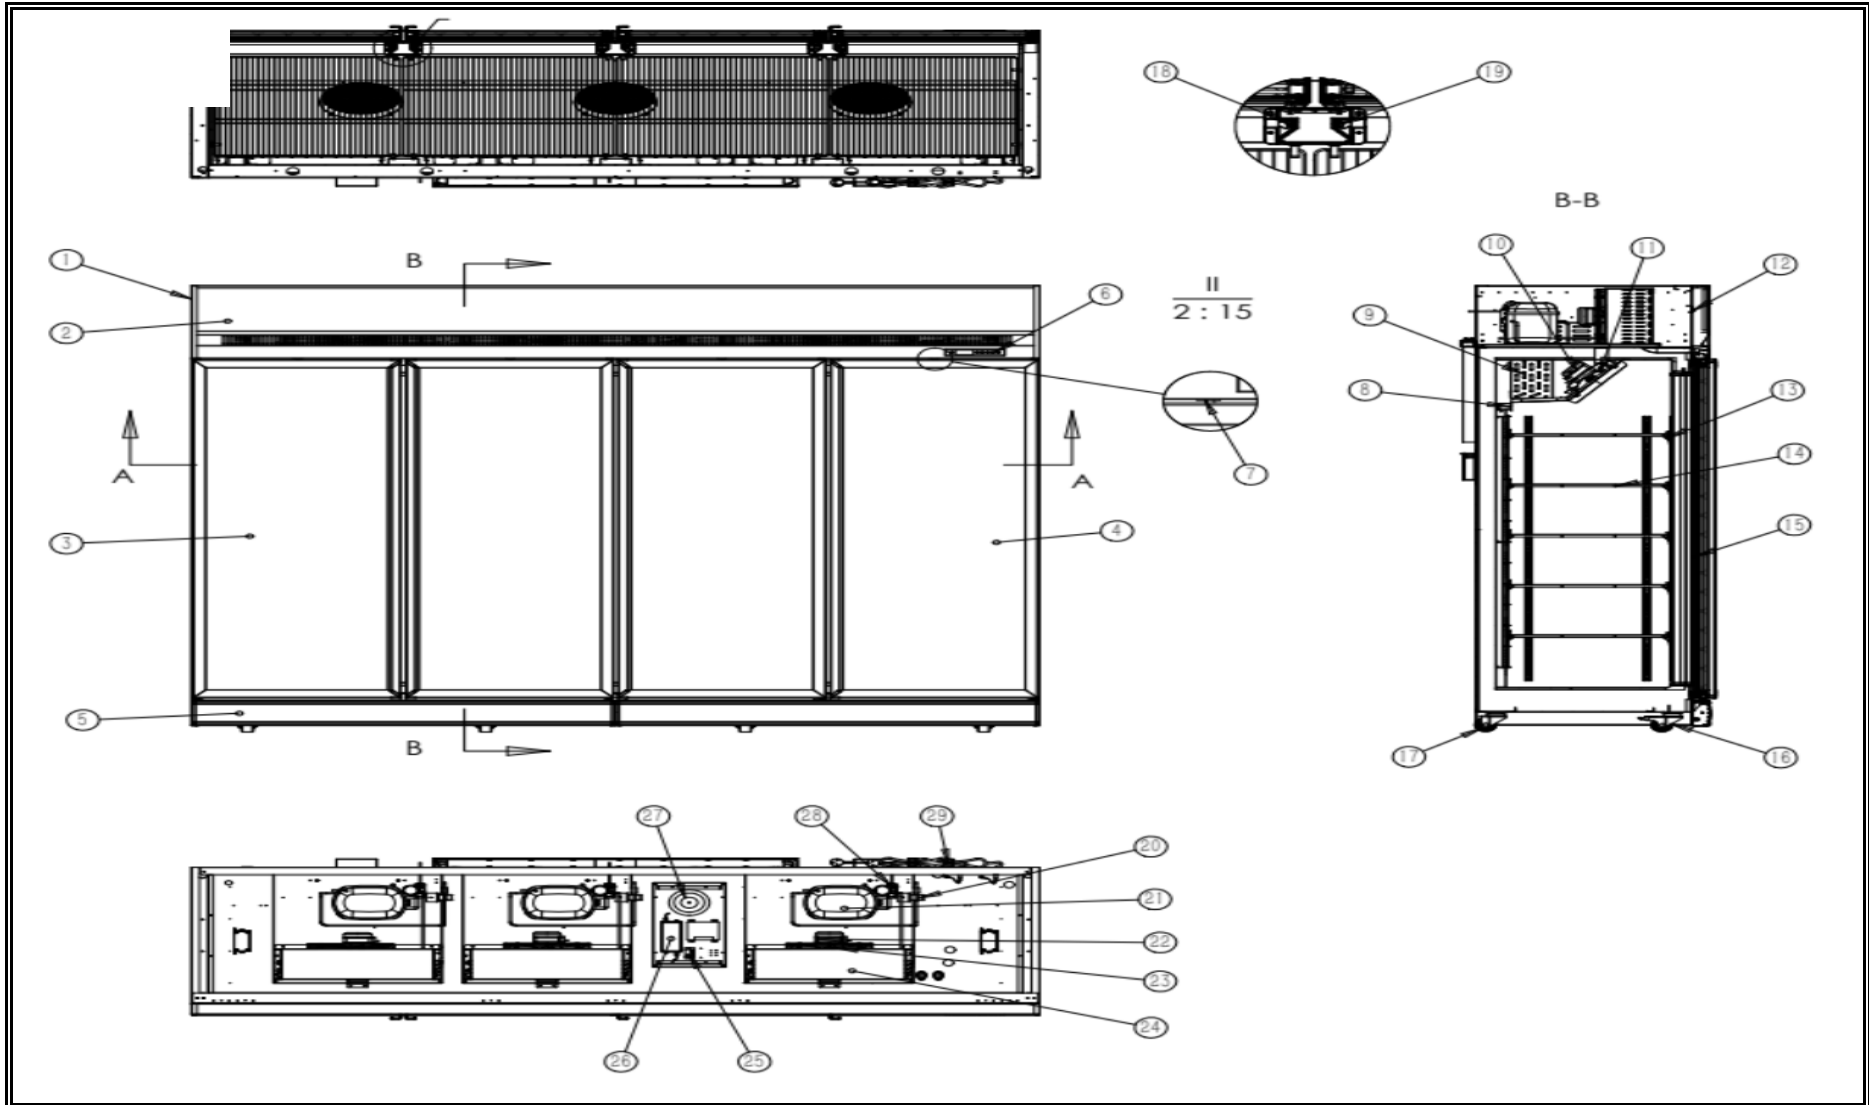

CombiSteel

7455.2440

R290

V1.0

Onderdelen informatie
Erzatzteil information
Spare part information
Information de pièces

CombiSteel

7455.2440

CombiSteel

7455.2440

Onderdelenlijst 7455.2440

POS:	Art.No.:	Omschrijving:	Aantal:
1		Canopy	1
1A		Top decoration panel	1
2		Canopy perspex cover	1
3		Left door (white)	1
4		Right door (white)	3
5		Front panel	1
6	CS9390.2405	Carel controller	1
7	CS9338.2764	Fan switch	4
8		Evaporator fan motor panel holder (white)	4
9	CS9338.2796	Evaporator	3
10		Evaporator fan motor (Efficient ver.)	3
11	CS9338.1885	Evaporator fan motor blade	3
12		Canopy light 1	1
12A		Canopy light 2	1
13		Kclip	85
14		Lateral shelf (white)	10
14A		Middle shelf (white)	10
15		Door gasket	4
16	CS9338.1865	Castor with brake	4
17	CS9338.1830	Castor without brake	4
18		Led light left	1
19		LED light right	3
X		Horizontal led light left	1
XX		Horizontal led light right	3
20		Solenoid valve	3
21	CS9390.2908	Compressor	3
22		Condenser fan motor (Efficient ver.)	3
23	CS9338.1855	Condenser fan motor blade	3
24		Condenser	3
25		Electric relay	1
26		LED driver	1
27		Transformer	1
28		Dry filter	3
29	CS9392.0830	Power plug	2